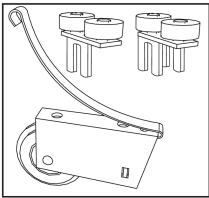

System Composition

KR10/11B
KR010/011B