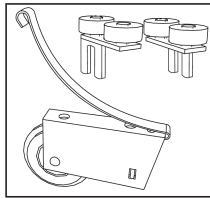

System Composition

KR10/11B N